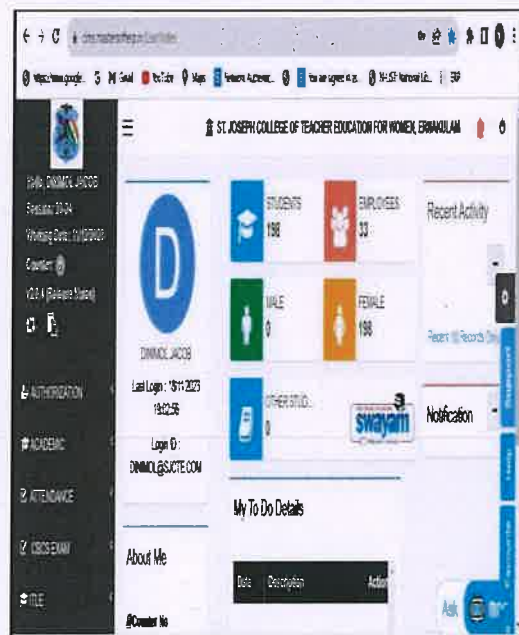

#### ICT Lab Cum Resource Center

Utilized by the students to prepare for seminars and other reference works

#### ICT enabled classrooms

*Alice Joseph*

Dr. Alice Joseph  
Principal in Charge  
St. Joseph College of Teacher  
Education for Women, 14  
Ernakulam

**Network Hub with 24 port switch and Hot-Spot to ensure Wi- Fi accessibility in Campus**