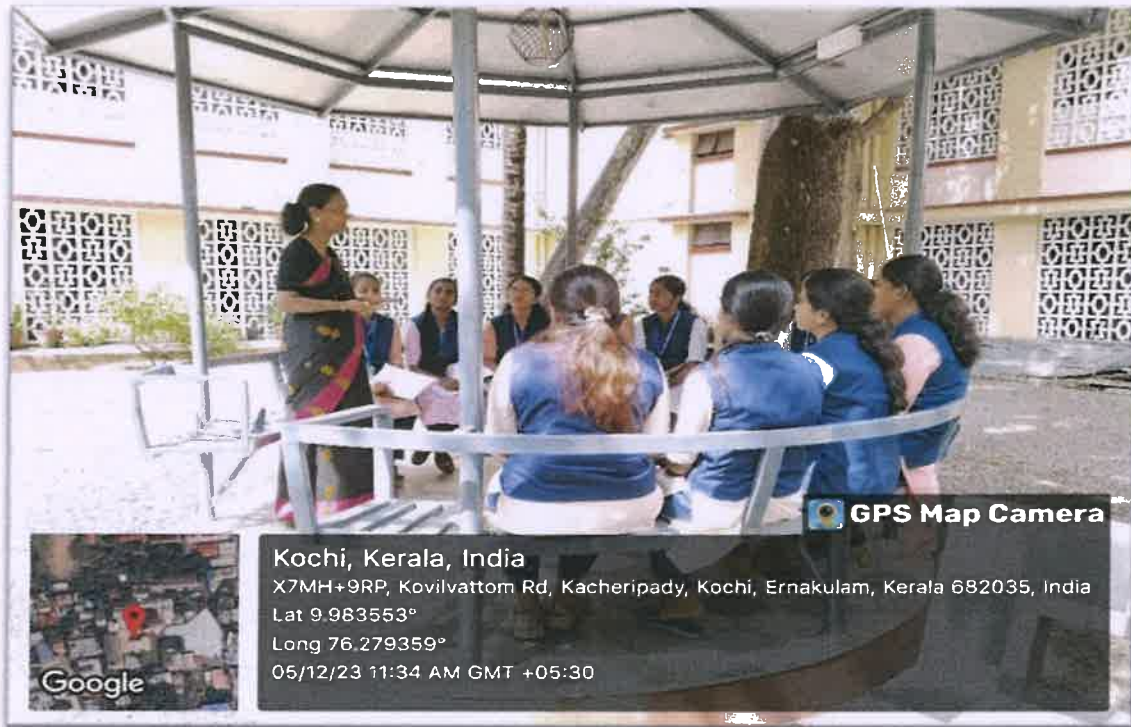

Classrooms are used Pedagogic Transaction

Open Classroom utilized for teaching and learning in a nature friendly environment

Alice Joseph
Dr. Alice Joseph
Principal in Charge
St. Joseph College of Teacher
Education for Women,
Ernakulam