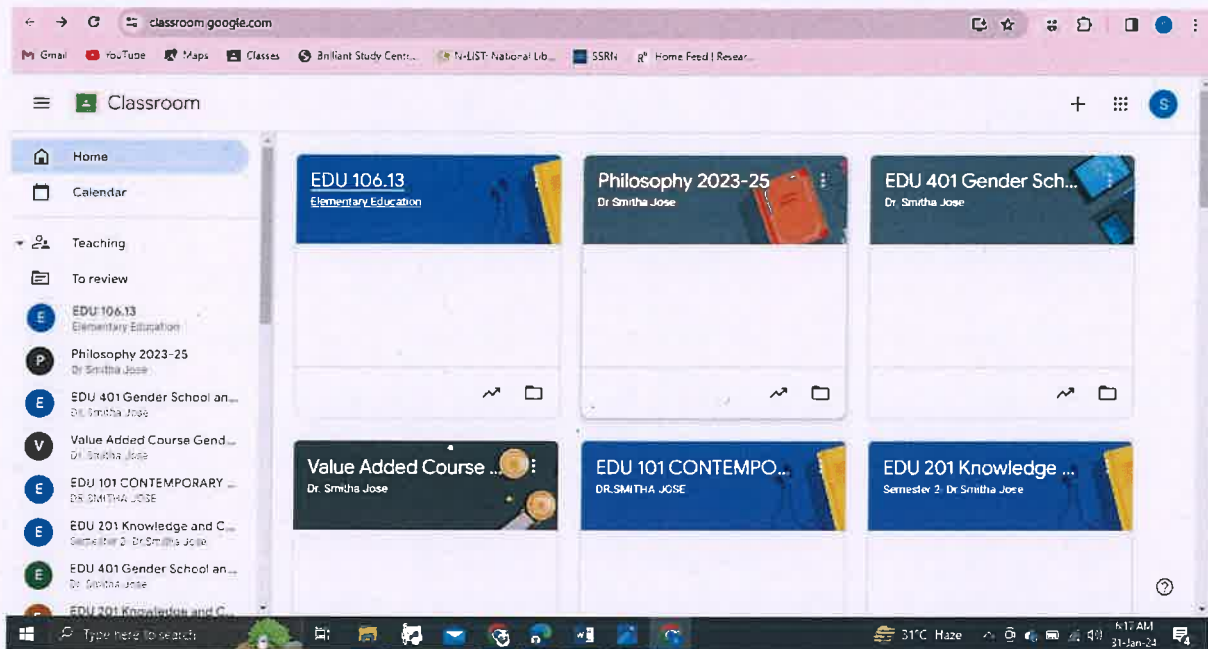

Google Classroom- G Suit

Alice Joseph

Dr. Alice Joseph
Principal in Charge
St. Joseph College of Teacher
Education for Women,
Ernakulam