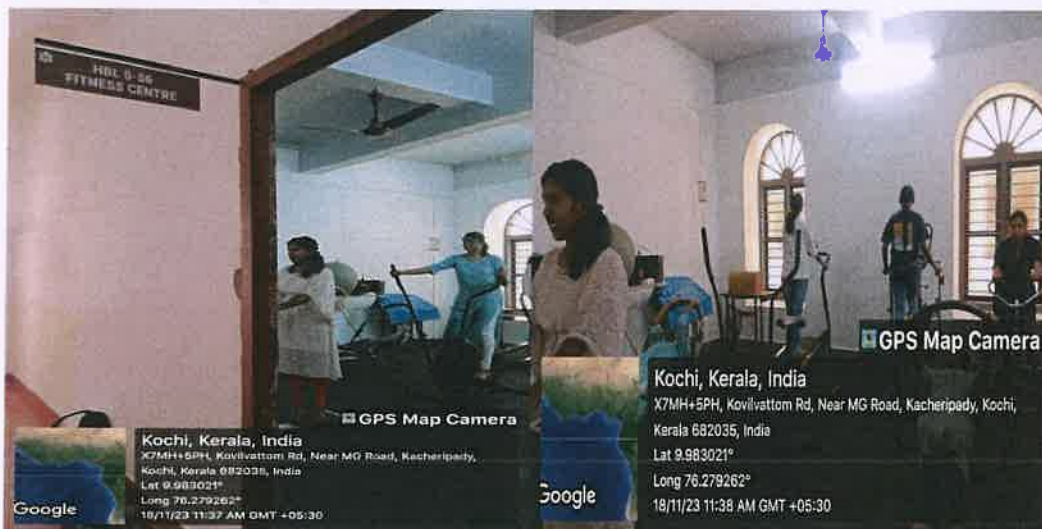

ST JOSEPH COLLEGE OF TEACHER EDUCATION FOR WOMEN

Kovilvattom Road, Ernakulam, Kochi, Pin – 682035, Kerala
(Affiliated to Mahatma Gandhi University, Kottayam)

Geo- tagged Photographs of Infrastructural Facilities for the Promotion of Sports and Fitness

1. Fitness Centre

Room Number	Name	Length in Meter	Breadth in Meter	Carpet area in sq. meter
HBL 0 -56	Fitness Centre	5.50	5.40	29.7

HBL 0 – 56
Fitness Centre

Alice Joseph

Dr. Alice Joseph
Principal in Charge
St. Joseph College of Teacher
Education for Women,
Ernakulam