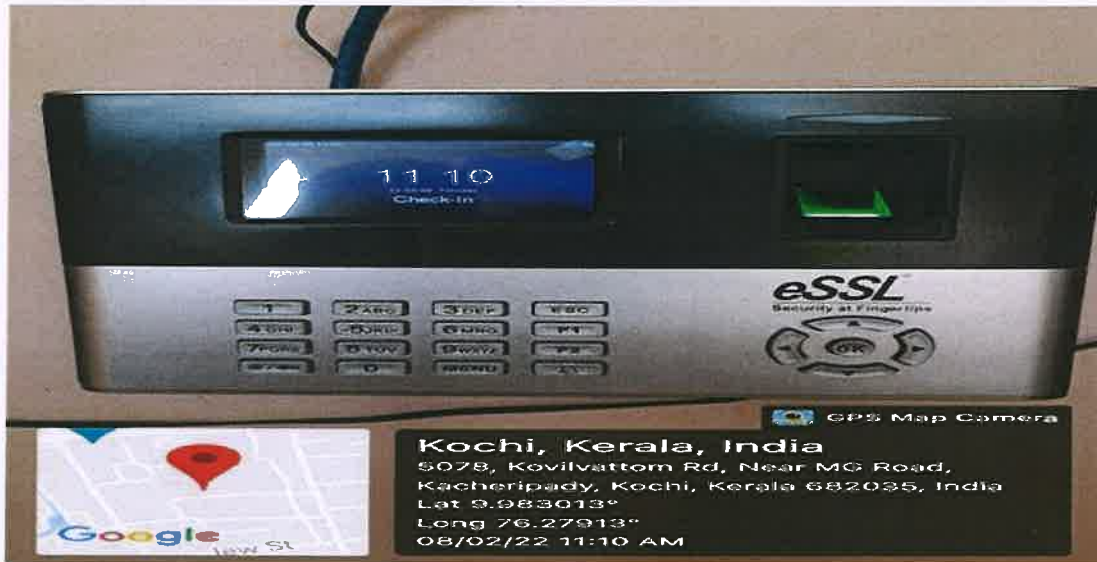

St. Joseph College of Teacher Education for Women Ernakulam

CRITERION VI

6.2.3 Implementation of e-Governance

**Geotagged Photographs as evidence for implementation of
e-Governance**

Submitted to

**National Assessment and Accreditation Council (NAAC)
3rd Cycle of Assessment**

Biometric Digital Attendance Facility for Staff

Alice Joseph
Dr. Alice Joseph
Principal in Charge
St. Joseph College of Teacher
Education for Women,
Ernakulam

Biometric Digital Attendance Facility for Students