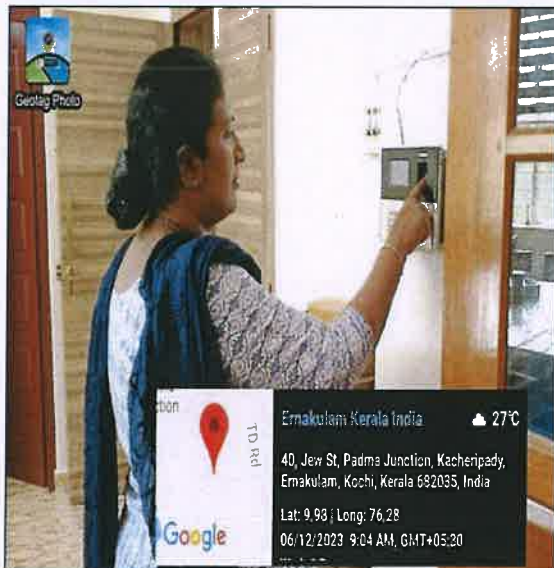

St. Joseph College of Teacher Education for Women Ernakulam

CRITERION VI

6.2.3 Implementation of e-Governance

**Geotagged Photographs as evidence for implementation of
e-Governance**

Submitted to

**National Assessment and Accreditation Council (NAAC)
3rd Cycle of Assessment**

Biometric Digital Attendance Facility for Staff

Alice Joseph
Dr. Alice Joseph
Principal in Charge
St. Joseph College of Teacher
Education for Women,
Ernakulam

Biometric Digital Attendance Facility for Students