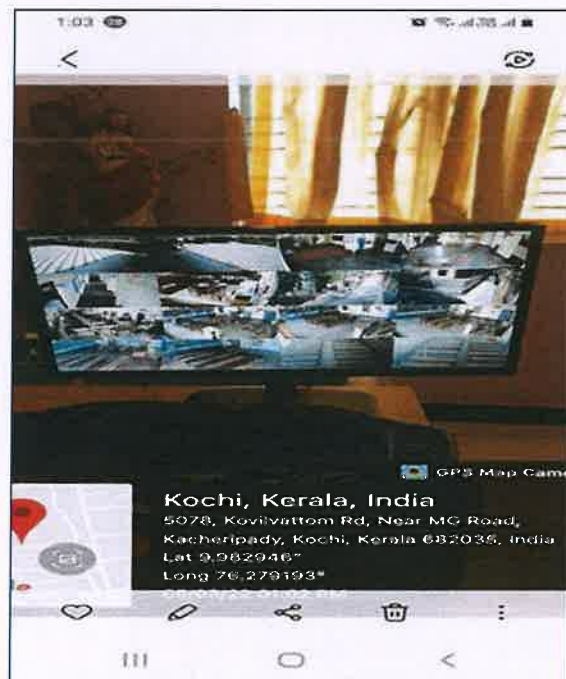

CCTV Cameras

Alice Joseph
Dr. Alice Joseph
Principal in Charge
St. Joseph College of Teacher
Education for Women,
Ernakulam