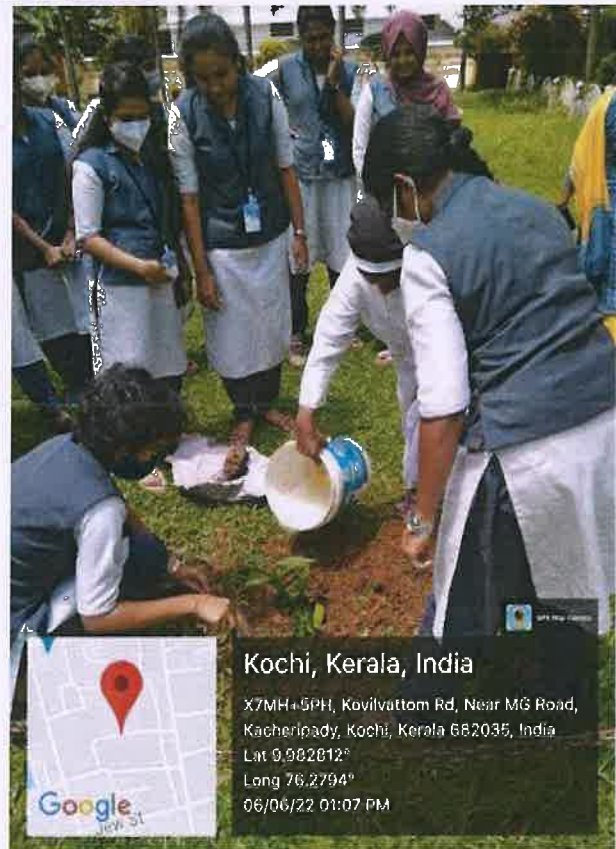

Planting Trees on Environment Day Celebration

Dr Alice Joseph, Principal in Charge Planting Saplings as part of World Environment Day Celebrations

Alice Joseph
Dr. Alice Joseph
Principal in Charge
St. Joseph College of Teacher
Education for Women,
Ernakulam